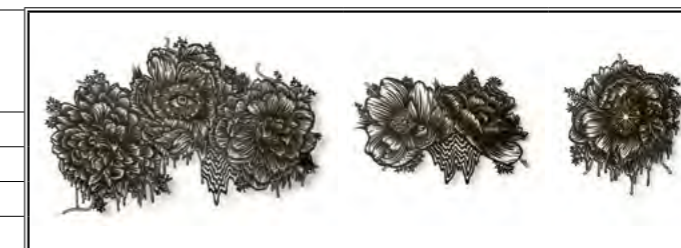

PFDUBELLA

RRP: €1300.00