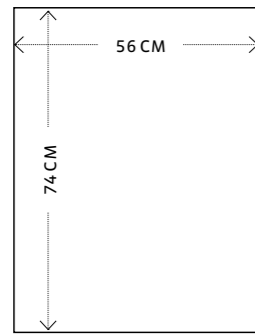

FORMAT S
ÉDITION LIMITÉE: 1000 PIÈCES / LIMITED EDITION: 1000 PIECES

RRP: £395.00

FORMAT M
ÉDITION LIMITÉE: 500 PIÈCES / LIMITED EDITION: 500 PIECES

RRP: £510.00

FORMAT L
ÉDITION LIMITÉE: 300 PIÈCES / LIMITED EDITION: 300 PIECES

RRP: £650.00

FORMAT XL
ÉDITION LIMITÉE: 100 PIÈCES / LIMITED EDITION: 100 PIECES

RRP: £910.00

FORMAT XXL
ÉDITION LIMITÉE: 100 PIÈCES / LIMITED EDITION: 100 PIECES

RRP: £1450.00