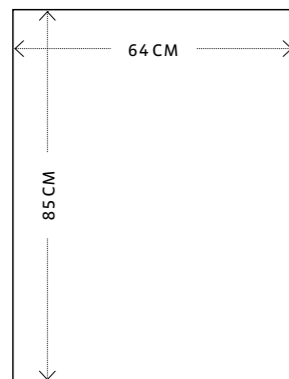

FORMAT S
ÉDITION LIMITÉE: 1000 PIÈCES / LIMITED EDITION: 1000 PIECES

RRP: £395.00

FORMAT M
ÉDITION LIMITÉE: 500 PIÈCES / LIMITED EDITION: 500 PIECES

RRP: £510.00

FORMAT L
ÉDITION LIMITÉE: 300 PIÈCES / LIMITED EDITION: 300 PIECES

RRP: £650.00

FORMAT XL
ÉDITION LIMITÉE: 100 PIÈCES / LIMITED EDITION: 100 PIECES

RRP: £910.00

FORMAT XXL
ÉDITION LIMITÉE: 100 PIÈCES / LIMITED EDITION: 100 PIECES

RRP: £1450.00