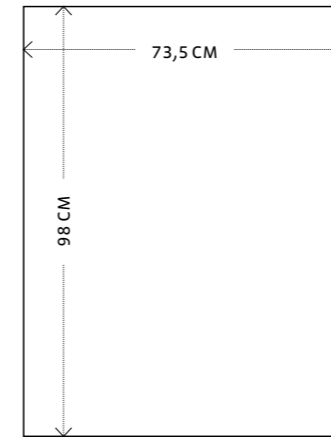

FORMAT XL
ÉDITION LIMITÉE: 100 PIÈCES / LIMITED EDITION: 100 PIECES

RRP: £910.00