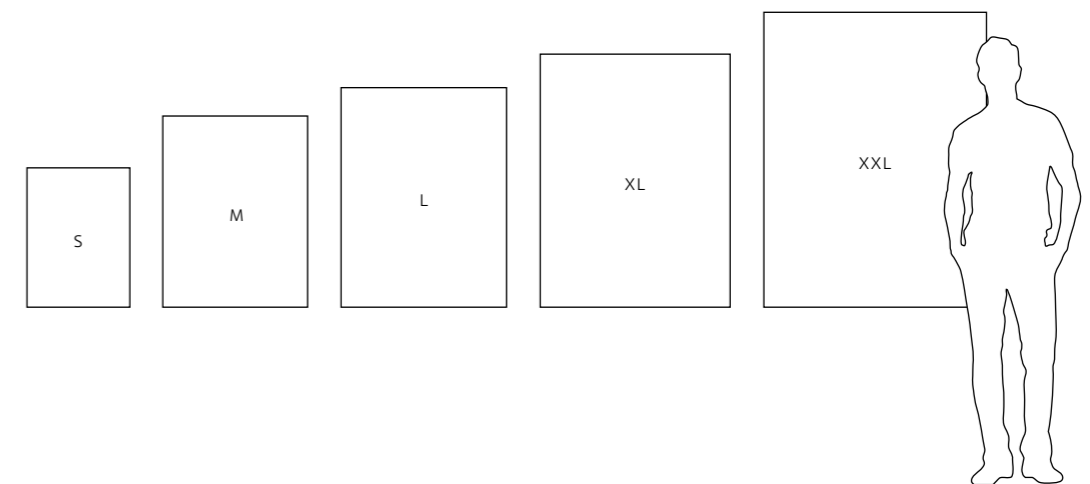

The charismatic portraits in the Portraits Collector collection cultivate casualness and elegance. The animals play up their presence and intrigue by standing out in interiors while the Secrets d'Alcôves portraits bring a floral and fruity touch to the collection.

DESIGN RACHEL CONVERS

MATÉRIAU

Visuel imprimé sur un panneau conçu et produit en Allemagne, à base de papier certifié FSC® et 100% recyclable. Cadre en stratifié massif.

MATERIAL

Visual printed on a panel designed and produced in Germany, made of FSC® certified paper and 100% recyclable. Frame made of solid laminate.

CERTIFICAT D'AUTHENTICITÉ

Les *Portraits Collector* sont limités, numérotés et pourvus d'un certificat d'authenticité signé de la main de la designer Rachel Convers.

CERTIFICATE OF AUTHENTICITY

The *Portraits Collector* are limited, numbered and provided with a certificate of authenticity signed by the French designer Rachel Convers.

FABRICATION FRANÇAISE

Fabriqué en France : l'impression, la découpe du cadre, l'assemblage et le contrôle qualité sont réalisés dans nos ateliers et chez nos partenaires locaux.

MADE IN FRANCE

The collection is made in France: printing, frame cutting, assembly and quality control are done in our workshops and at our local partners.