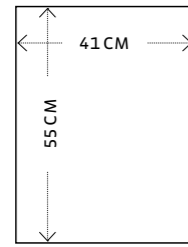

FORMAT S
ÉDITION LIMITÉE: 1000 PIÈCES / LIMITED EDITION: 1000 PIECES

RRP: £395.00

FORMAT M
ÉDITION LIMITÉE: 500 PIÈCES / LIMITED EDITION: 500 PIECES

RRP: £510.00

FORMAT L
ÉDITION LIMITÉE: 300 PIÈCES / LIMITED EDITION: 300 PIECES

RRP: £650.00

FORMAT XL
ÉDITION LIMITÉE: 100 PIÈCES / LIMITED EDITION: 100 PIECES

RRP: £910.00

FORMAT XXL
ÉDITION LIMITÉE: 100 PIÈCES / LIMITED EDITION: 100 PIECES

RRP: £1450.00