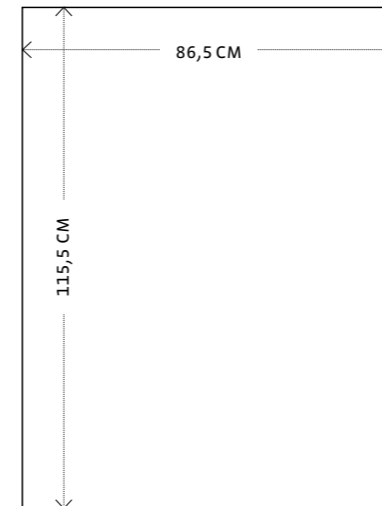

FORMAT XXL
ÉDITION LIMITÉE: 100 PIÈCES / LIMITED EDITION: 100 PIECES

RRP: £1450.00